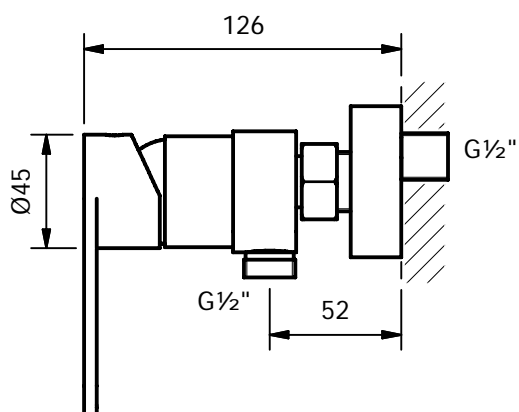

CRESTIAL™

Wasser Musik

Series VISION T C33541

Single lever exposed shower mixer $\frac{1}{2}$ " , ceramic cartridge, shower outlet $\frac{1}{2}$ " ,
S-unions $\frac{1}{2}$ " x $\frac{3}{4}$ "