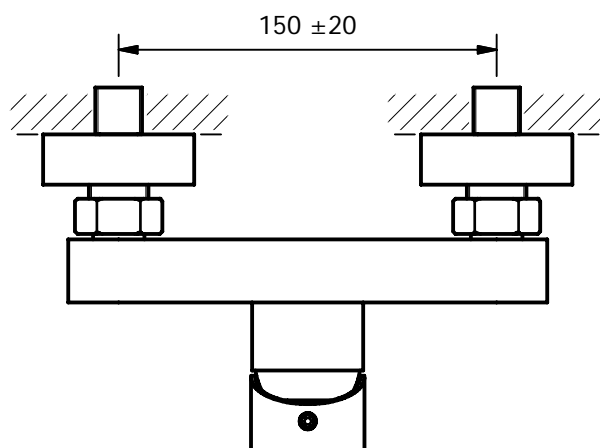

CRESTIAL™

Wasser Musik

Series VISION T C33541

Single lever exposed shower mixer $\frac{1}{2}$ " , ceramic cartridge, shower outlet $\frac{1}{2}$ " ,
S-unions $\frac{1}{2}$ " x $\frac{3}{4}$ "