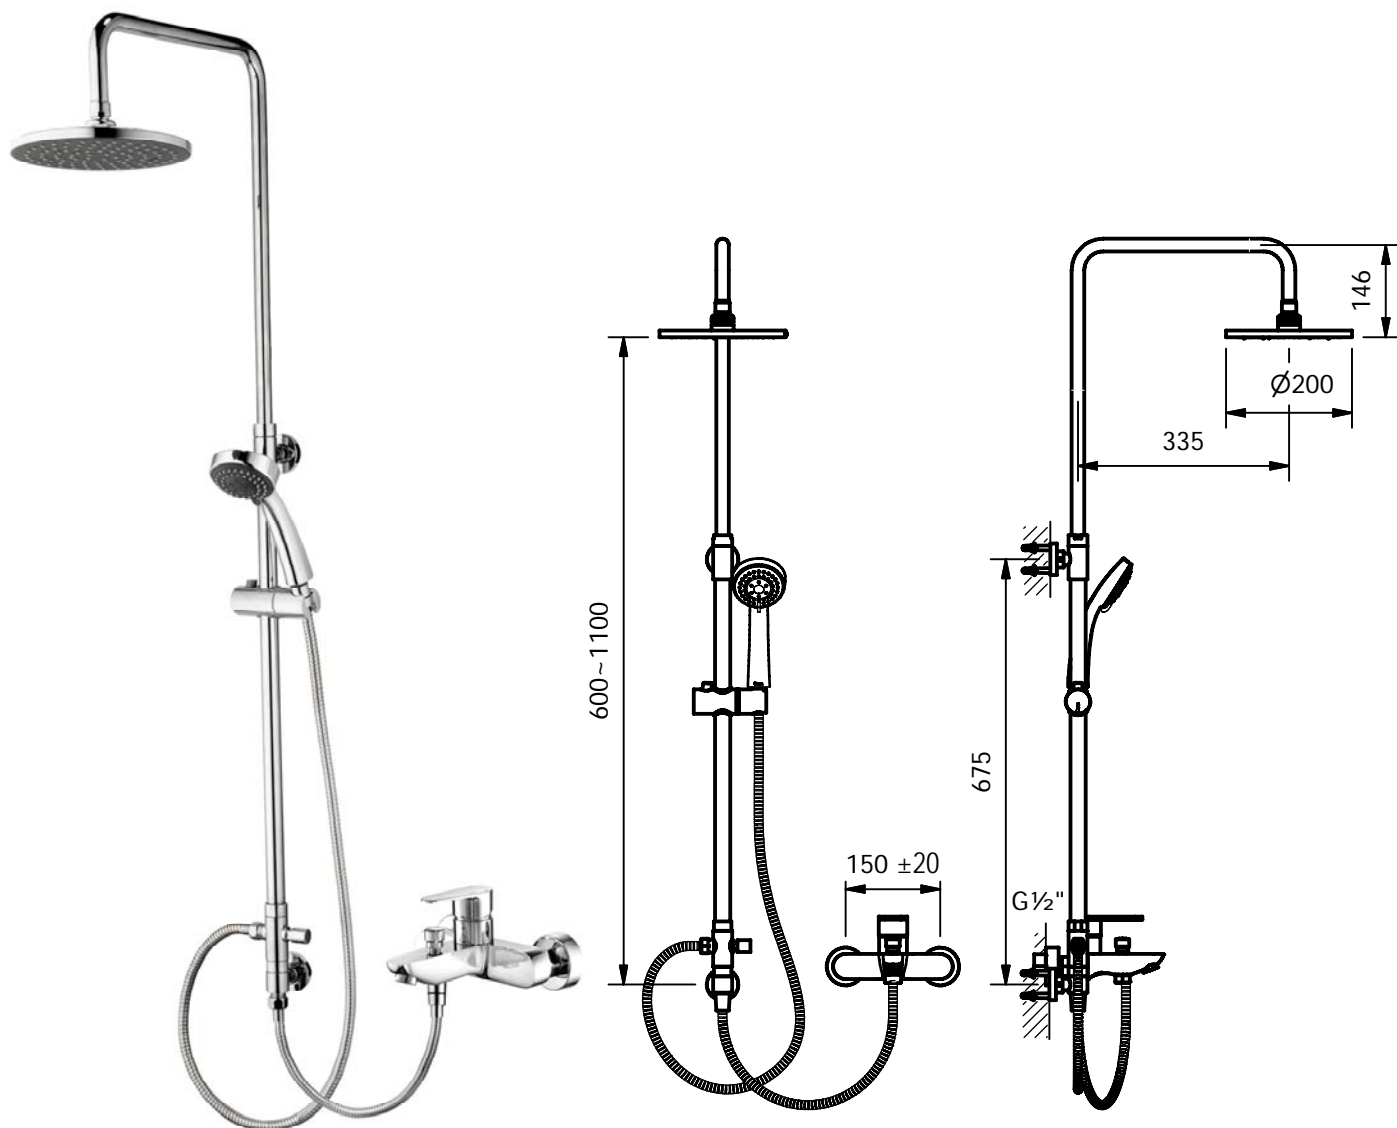

CRESTIAL™

Wasser Musik

Series VISION T C33544 + C43041

Wall mounted bath shower set 1/2", automatic diverter, adjustable handshower holder, headshower, handshower, metal hose, exposed bath shower mixer