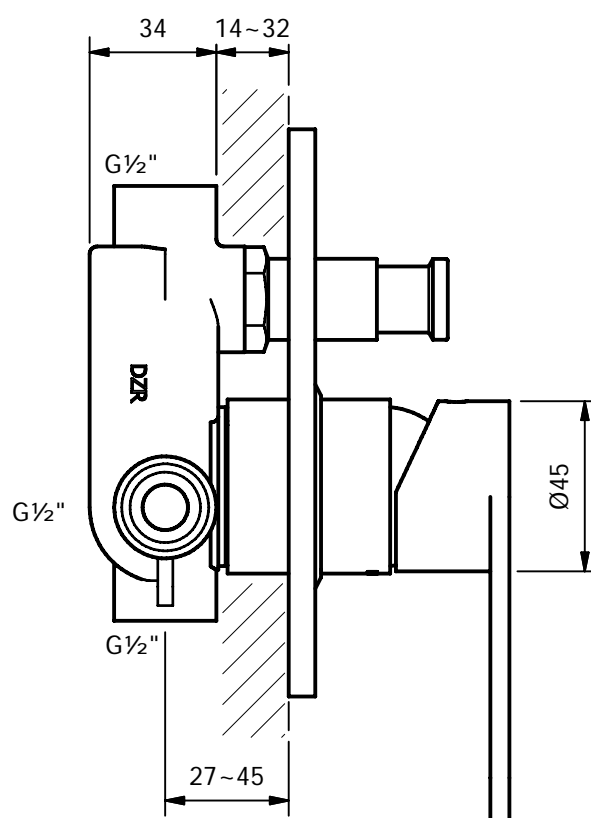

CRESTIAL™

Wasser Musik

Series VISION T C33954

Single lever concealed bath mixer $\frac{1}{2}''$, ceramic cartridge, automatic diverter, top and bottom outlet $\frac{1}{2}''$, cover plate