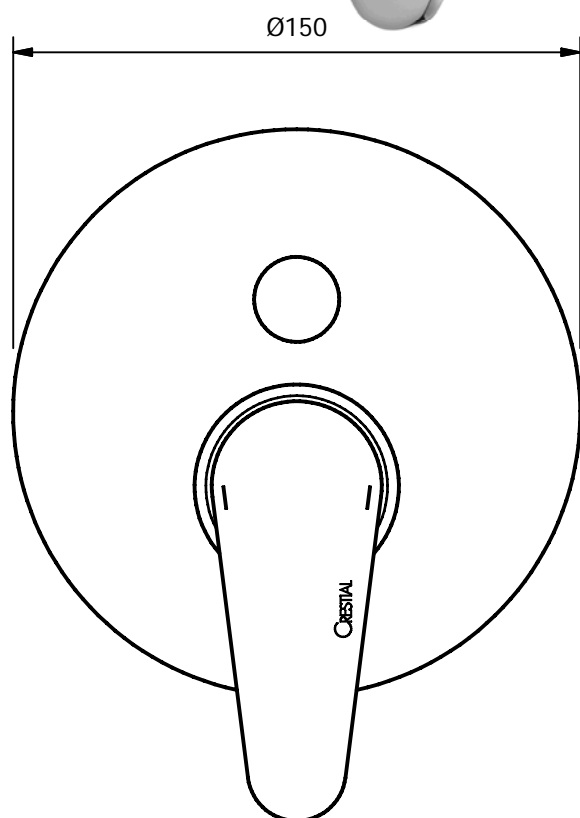

CRESTIAL™

Wasser Musik

Series VISION T C33954

Single lever concealed bath mixer $\frac{1}{2}''$, ceramic cartridge, automatic diverter, top and bottom outlet $\frac{1}{2}''$, cover plate