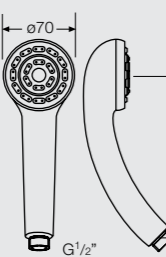

Clearly, VITA is a series for the new millennium as all shower components are loaded with distinctions. Spray discs come with easy to care anti-cal features. Shower bars are available in lengths of 600mm to 900mm - equipped with mechanical or automatic lock sliding mechanisms that offer infinite adjustability in all directions. Even the ceiling mounted shower arm is designed to cleverly cope with different ceiling heights or individual preferences in positioning the shower.

C28203 Wall union / shower elbow
1/2" male threading

C43131 Soap Tray,
Chrome Railing

C28126 Handshower
1 Function handshower

C28107 Handshower
1 Function handshower

C28523 Headshower
200mm brass square rain headshower

C28631 Wall mounted shower arm
344mm projection

C28204 Wall union / shower elbow
1/2" male threading

C43132 Soap Tray,
Chrome

C28127 Handshower
Massage / Wide / Champagne / +2 Combinations

C28109 Handshower
1 Function handshower

C28527 Headshower
300mm brass square rain headshower

S T Y L E • P E R F O R M A N C E • V A L U E

CRESTIAL - SUM INT'L GmbH
58682 MENDEN
POSTFACH 2201
GERMANY

INT'L SALES & MARKETING OPERATIONS, SINGAPORE
TEL: (65) 6333 5323
FAX: (65) 6333 5336
EMAIL: sumintl@pacific.net.sg