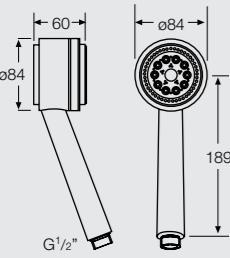

C43132
Soap tray, chrome

C28300
Double fastened metal hose 1/2"x1/2",
1500mm length

C28305
- ditto - 1800mm length

C28308
- ditto - 2000mm length

C28302
High gloss stainless steel hose
1/2"x1/2", 1500mm length

C28310
Glossy silver hose 1/2" x 1/2",
1500mm length

C28121 Handshower
Massage / Wide / Combination

C28100 Handshower
1 Function handshower, brass

C28511 Headshower
Ø200mm brass rain headshower

C28400 Shower bar
660mm length

C28402 Shower bar
610mm length

C28413 Shower bar
900mm length

C28300 Metal hose
Double fastened brass
shower hose 1/2" by 1/2",
1.5m length

C28310 Silver hose
Glossy silver hose 1/2" by 1/2",
1.5m length

C28302 Metal hose
High gloss stainless steel
shower hose 1/2" by 1/2",
1.5m length

C28208 Shower holder
Fixed shower holder

C28122 Handshower
Massage / Wide / Champagne / +2 Combinations

C28104 Handshower
1 Function handshower