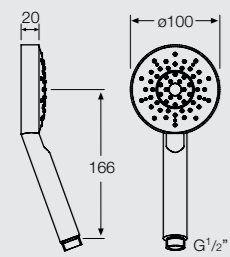

C28402 Shower bar
610mm length

C28413 Shower bar
900mm length

C28300 Metal hose
Double fastened brass
shower hose 1/2" by 1/2",
1.5m length

C28310 Silver hose
Glossy silver hose 1/2" by 1/2",
1.5m length

C28611 Ceiling mounted shower arm
200mm length

C28625 Wall Mounted Shower Arm
400mm Projection

C28201 (male inlet)
C28202 (female inlet)
Wall union / shower elbow

C28216 Shower holder
Adjustable holder

C28125 Handshower
1 Function handshower

C28106 Handshower
1 Function handshower

C28521 Headshower
200mm square rain headshower

C28513 Headshower
Ø75 adjustable headshower
Massage /
Wide / Combination

C28626 Wall mounted shower arm
395mm projection

C28203 Wall union / shower elbow
1/2" male threading

C43131 Soap Tray,
Chrome Railing

C28126 Handshower
1 Function handshower

C28107 Handshower
1 Function handshower

C28523 Headshower
200mm brass square rain headshower