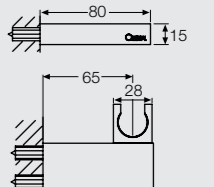

C28402 Shower bar
610mm length

C28413 Shower bar
900mm length

C28300 Metal hose
Double fastened brass
shower hose 1/2" by 1/2",
1.5m length

C28310 Silver hose
Glossy silver hose 1/2" by 1/2",
1.5m length

C28515 Headshower
Ø200mm rain headshower

C28416 Shower bar
700mm length

C28600 Ceiling mounted shower arm
Optional length 120/240/360mm

C28603 Ceiling mounted shower arm
Optional length 120/240/360mm

C28200 Shower holder
Adjustable brass holder

C28211 Wall union with
shower holder
Wall union/shower elbow with
handshower holder

C28123 Handshower
Massage / Wide / Misty / +2 Combinations

C28105 Handshower
1 Function handshower

C28517 Headshower
Ø250mm brass rain headshower

C28611 Ceiling mounted shower arm
200mm length

C28625 Wall Mounted Shower Arm
400mm Projection

C28201 (male inlet)
C28202 (female inlet)
Wall union / shower elbow

C28216 Shower holder
Adjustable holder

C28125 Handshower
1 Function handshower