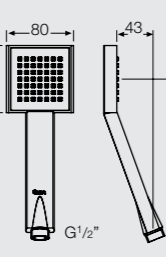

C28611 Ceiling mounted shower arm
200mm length

C28625 Wall Mounted Shower Arm
400mm Projection

C28201 (male inlet)
C28202 (female inlet)
Wall union / shower elbow

C28216 Shower holder
Adjustable holder

C28125 Handshower
1 Function handshower

C28106 Handshower
1 Function handshower

C28521 Headshower
200mm square rain headshower

C28513 Headshower
Ø75 adjustable headshower
Massage /
Wide / Combination

C28626 Wall mounted shower arm
395mm projection

C28203 Wall union / shower elbow
1/2" male threading

C43131 Soap Tray,
Chrome Railing

C28126 Handshower
1 Function handshower

C28107 Handshower
1 Function handshower

C28523 Headshower
200mm brass square rain headshower