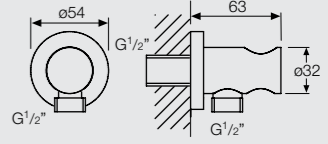

C28302 Metal hose
High gloss stainless steel
shower hose 1/2" by 1/2",
1.5m length

C28208 Shower holder
Fixed shower holder

C28122 Handshower
Massage / Wide / Champagne / +2 Combinations

C28104 Handshower
1 Function handshower

C28515 Headshower
Ø200mm rain headshower

C28416 Shower bar
700mm length

C28600 Ceiling mounted shower arm
Optional length 120/240/360mm

C28603 Ceiling mounted shower arm
Optional length 120/240/360mm

C28200 Shower holder
Adjustable brass holder

C28211 Wall union with
shower holder
Wall union/shower elbow with
handshower holder

C28123 Handshower
Massage / Wide / Misty / +2 Combinations

C28105 Handshower
1 Function handshower

C28517 Headshower
Ø250mm brass rain headshower