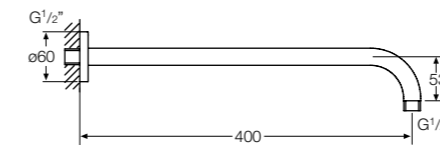

C28625 Wall Mounted Shower Arm
400mm Projection