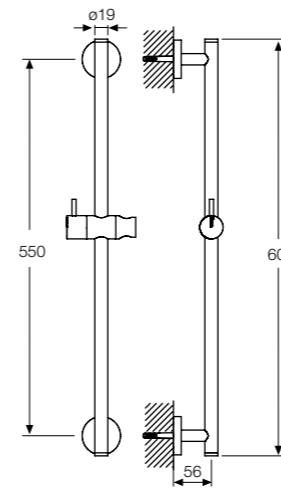

C43132
Soap tray, chrome

C28300
Double fastened metal hose 1/2"x1/2",
1500mm length

C28305
- ditto - 1800mm length

C28308
- ditto - 2000mm length

C28302
High gloss stainless steel hose
1/2"x1/2", 1500mm length

C28310
Glossy silver hose 1/2" x 1/2",
1500mm length

C28121 Handshower
Massage / Wide / Combination

C28100 Handshower
1 Function handshower, brass

C28511 Headshower
Ø200mm brass rain headshower

C28400 Shower bar
660mm length

C28402 Shower bar
610mm length

C28413 Shower bar
900mm length

C28300 Metal hose
Double fastened brass
shower hose 1/2" by 1/2",
1.5m length

C28310 Silver hose
Glossy silver hose 1/2" by 1/2",
1.5m length

C28302 Metal hose
High gloss stainless steel
shower hose 1/2" by 1/2",
1.5m length

C28208 Shower holder
Fixed shower holder

C28122 Handshower
Massage / Wide / Champagne / +2 Combinations

C28104 Handshower
1 Function handshower