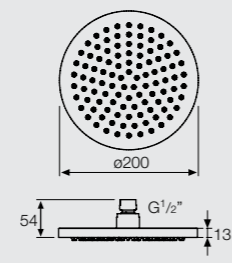

C28200
Adjustable shower
holder

C28211
Shower holder /
wall union

C28201 and C28202
Wall union /
shower elbow

C28203
Wall union

C28204
Wall union

C28216
Adjustable shower holder

C28208
Fixed shower holder

C43131
Soap tray, chrome railing

C43132
Soap tray, chrome

C28300
Double fastened metal hose 1/2"x1/2",
1500mm length

C28305
- ditto - 1800mm length

C28308
- ditto - 2000mm length

C28302
High gloss stainless steel hose
1/2"x1/2", 1500mm length

C28310
Glossy silver hose 1/2" x 1/2",
1500mm length

C28121 Handshower
Massage / Wide / Combination

C28100 Handshower
1 Function handshower, brass

C28511 Headshower
Ø200mm brass rain headshower

C28400 Shower bar
660mm length

C28402 Shower bar
610mm length

C28413 Shower bar
900mm length

C28300 Metal hose
Double fastened brass
shower hose 1/2" by 1/2",
1.5m length

C28310 Silver hose
Glossy silver hose 1/2" by 1/2",
1.5m length