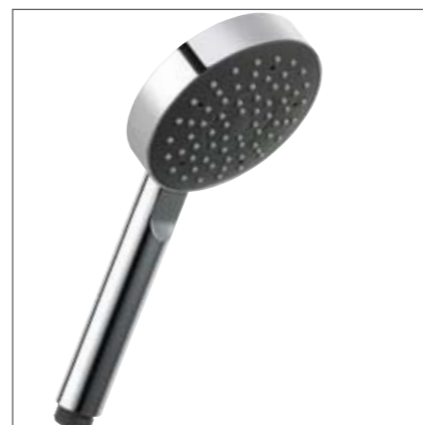

C28527
Brass square rain headshower
Anti-cal

C28126
1 Function handshower
Anti-cal