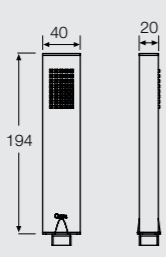

C28402 Shower bar
610mm length

C28413 Shower bar
900mm length

C28300 Metal hose
Double fastened brass
shower hose 1/2" by 1/2",
1.5m length

C28310 Silver hose
Glossy silver hose 1/2" by 1/2",
1.5m length

C28515 Headshower
Ø200mm rain headshower

C28416 Shower bar
700mm length

C28600 Ceiling mounted shower arm
Optional length 120/240/360mm

C28603 Ceiling mounted shower arm
Optional length 120/240/360mm

C28200 Shower holder
Adjustable brass holder

C28611 Ceiling mounted shower arm
200mm length

C28625 Wall Mounted Shower Arm
400mm Projection

C28201 (male inlet)
C28202 (female inlet)
Wall union / shower elbow

C28216 Shower holder
Adjustable holder

C28125 Handshower
1 Function handshower

C28106 Handshower
1 Function handshower

C28521 Headshower
200mm square rain headshower

C28513 Headshower
Ø75 adjustable headshower
Massage /
Wide / Combination

C28626 Wall mounted shower arm
395mm projection