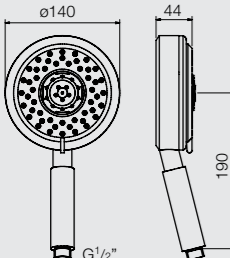

C28402 Shower bar
610mm length

C28413 Shower bar
900mm length

C28300 Metal hose
Double fastened brass
shower hose 1/2" by 1/2",
1.5m length

C28310 Silver hose
Glossy silver hose 1/2" by 1/2",
1.5m length

C28302 Metal hose
High gloss stainless steel
shower hose 1/2" by 1/2",
1.5m length

C28208 Shower holder
Fixed shower holder

C28122 Handshower
Massage / Wide / Champagne / +2 Combinations

C28104 Handshower
1 Function handshower

C28515 Headshower
Ø200mm rain headshower

C28416 Shower bar
700mm length

C28600 Ceiling mounted shower arm
Optional length 120/240/360mm

C28603 Ceiling mounted shower arm
Optional length 120/240/360mm

C28200 Shower holder
Adjustable brass holder

C28211 Wall union with
shower holder
Wall union/shower elbow with
handshower holder

C28123 Handshower
Massage / Wide / Misty / +2 Combinations

C28105 Handshower
1 Function handshower

C28517 Headshower
Ø250mm brass rain headshower