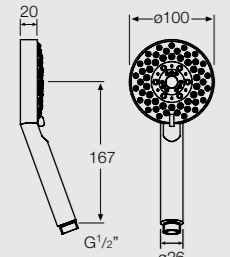

C28402 Shower bar
610mm length

C28413 Shower bar
900mm length

C28300 Metal hose
Double fastened brass
shower hose 1/2" by 1/2",
1.5m length

C28310 Silver hose
Glossy silver hose 1/2" by 1/2",
1.5m length

C28106 Handshower
1 Function handshower

C28521 Headshower
200mm square rain headshower

C28513 Headshower
Ø75 adjustable headshower
Massage /
Wide / Combination

C28626 Wall mounted shower arm
395mm projection

C28203 Wall union / shower elbow
1/2" male threading

C43131 Soap Tray,
Chrome Railing

C28126 Handshower
1 Function handshower

C28107 Handshower
1 Function handshower

C28523 Headshower
200mm brass square rain headshower

C28631 Wall mounted shower arm
344mm projection

C28204 Wall union / shower elbow
1/2" male threading

C43132 Soap Tray,
Chrome

C28127 Handshower
Massage / Wide / Champagne / +2 Combinations

C28109 Handshower
1 Function handshower