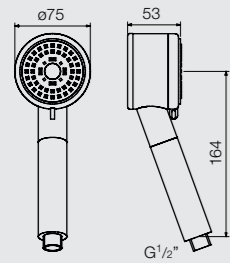

C28003
Shower bar set consisting of
C28100
Handshower
C28300
Metal hose
C28402
Shower bar (610mm)

C28004
Shower bar set consisting of
C28104
Handshower
C28300
Metal hose
C28402
Shower bar (610mm)

C28411
Shower bar
(685mm)
C28413
Shower bar
(900mm)

C43132
Soap tray, chrome

C28300
Double fastened metal hose 1/2"x1/2",
1500mm length

C28305
- ditto - 1800mm length

C28308
- ditto - 2000mm length

C28302
High gloss stainless steel hose
1/2"x1/2", 1500mm length

C28310
Glossy silver hose 1/2" x 1/2",
1500mm length

C28121 Handshower
Massage / Wide / Combination

C28100 Handshower
1 Function handshower, brass

C28511 Headshower
Ø200mm brass rain headshower

C28400 Shower bar
660mm length

C28402 Shower bar
610mm length

C28413 Shower bar
900mm length

C28300 Metal hose
Double fastened brass
shower hose 1/2" by 1/2",
1.5m length

C28310 Silver hose
Glossy silver hose 1/2" by 1/2",
1.5m length