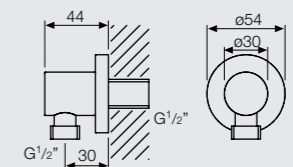

C28402 Shower bar
610mm length

C28413 Shower bar
900mm length

C28300 Metal hose
Double fastened brass
shower hose 1/2" by 1/2",
1.5m length

C28310 Silver hose
Glossy silver hose 1/2" by 1/2",
1.5m length

C28611 Ceiling mounted shower arm
200mm length

C28625 Wall Mounted Shower Arm
400mm Projection

C28201 (male inlet)
C28202 (female inlet)
Wall union / shower elbow

C28216 Shower holder
Adjustable holder

C28125 Handshower
1 Function handshower

C28106 Handshower
1 Function handshower

C28521 Headshower
200mm square rain headshower

C28513 Headshower
Ø75 adjustable headshower
Massage /
Wide / Combination

C28626 Wall mounted shower arm
395mm projection

C28203 Wall union / shower elbow
1/2" male threading

C43131 Soap Tray,
Chrome Railing

C28126 Handshower
1 Function handshower

C28107 Handshower
1 Function handshower

C28523 Headshower
200mm brass square rain headshower