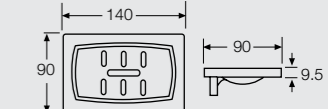

C43132 Soap Tray,
Chrome