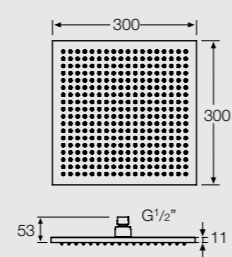

C28203 Wall union / shower elbow
1/2" male threading

C43131 Soap Tray,
Chrome Railing

C28126 Handshower
1 Function handshower

C28107 Handshower
1 Function handshower

C28523 Headshower
200mm brass square rain headshower

C28631 Wall mounted shower arm
344mm projection

C28204 Wall union / shower elbow
1/2" male threading

C43132 Soap Tray,
Chrome

C28127 Handshower
Massage / Wide / Champagne / +2 Combinations

C28109 Handshower
1 Function handshower

C28527 Headshower
300mm brass square rain headshower

S T Y L E • P E R F O R M A N C E • V A L U E

CRESTIAL - SUM INT'L GmbH
58682 MENDEN
POSTFACH 2201
GERMANY

INT'L SALES & MARKETING OPERATIONS, SINGAPORE
TEL: (65) 6333 5323
FAX: (65) 6333 5336
EMAIL: sumintl@pacific.net.sg