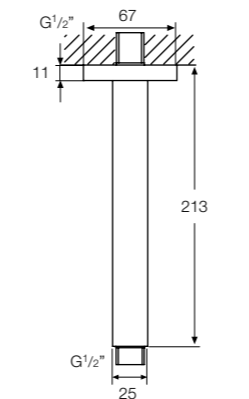

C28402 Shower bar
610mm length

C28413 Shower bar
900mm length

C28300 Metal hose
Double fastened brass
shower hose 1/2" by 1/2",
1.5m length

C28310 Silver hose
Glossy silver hose 1/2" by 1/2",
1.5m length

C28515 Headshower
Ø200mm rain headshower

C28416 Shower bar
700mm length

C28600 Ceiling mounted shower arm
Optional length 120/240/360mm

C28603 Ceiling mounted shower arm
Optional length 120/240/360mm

C28200 Shower holder
Adjustable brass holder

C28211 Wall union with
shower holder
Wall union/shower elbow with
handshower holder

C28123 Handshower
Massage / Wide / Misty / +2 Combinations

C28105 Handshower
1 Function handshower

C28517 Headshower
Ø250mm brass rain headshower

C28611 Ceiling mounted shower arm
200mm length

C28625 Wall Mounted Shower Arm
400mm Projection

C28201 (male inlet)
C28202 (female inlet)
Wall union / shower elbow

C28216 Shower holder
Adjustable holder

C28125 Handshower
1 Function handshower