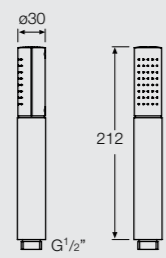

C28310
Glossy silver hose 1/2" x 1/2",
1500mm length

C28121 Handshower
Massage / Wide / Combination

C28100 Handshower
1 Function handshower, brass

C28511 Headshower
Ø200mm brass rain headshower

C28400 Shower bar
660mm length

C28402 Shower bar
610mm length

C28413 Shower bar
900mm length

C28300 Metal hose
Double fastened brass
shower hose 1/2" by 1/2",
1.5m length

C28310 Silver hose
Glossy silver hose 1/2" by 1/2",
1.5m length

C28302 Metal hose
High gloss stainless steel
shower hose 1/2" by 1/2",
1.5m length

C28208 Shower holder
Fixed shower holder

C28122 Handshower
Massage / Wide / Champagne / +2 Combinations

C28104 Handshower
1 Function handshower

C28515 Headshower
Ø200mm rain headshower

C28416 Shower bar
700mm length

C28600 Ceiling mounted shower arm
Optional length 120/240/360mm

C28603 Ceiling mounted shower arm
Optional length 120/240/360mm

C28200 Shower holder
Adjustable brass holder