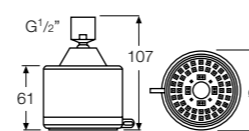

C28203 Wall union / shower elbow
1/2" male threading

C43131 Soap Tray,
Chrome Railing

C28126 Handshower
1 Function handshower

C28107 Handshower
1 Function handshower

C28523 Headshower
200mm brass square rain headshower