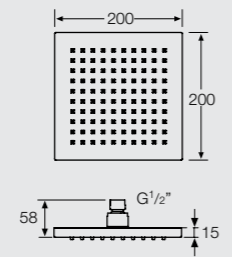

C28106 Handshower
1 Function handshower

C28521 Headshower
200mm square rain headshower

C28513 Headshower
Ø75 adjustable headshower
Massage /
Wide / Combination

C28626 Wall mounted shower arm
395mm projection

C28203 Wall union / shower elbow
1/2" male threading

C43131 Soap Tray,
Chrome Railing

C28126 Handshower
1 Function handshower

C28107 Handshower
1 Function handshower

C28523 Headshower
200mm brass square rain headshower

C28631 Wall mounted shower arm
344mm projection

C28204 Wall union / shower elbow
1/2" male threading

C43132 Soap Tray,
Chrome

C28127 Handshower
Massage / Wide / Champagne / +2 Combinations

C28109 Handshower
1 Function handshower