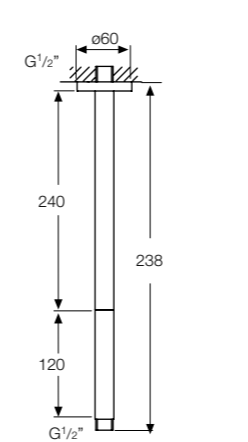

C28310
Glossy silver hose 1/2" x 1/2",
1500mm length

C28121 Handshower
Massage / Wide / Combination

C28100 Handshower
1 Function handshower, brass

C28511 Headshower
Ø200mm brass rain headshower

C28400 Shower bar
660mm length

C28402 Shower bar
610mm length

C28413 Shower bar
900mm length

C28300 Metal hose
Double fastened brass
shower hose 1/2" by 1/2",
1.5m length

C28310 Silver hose
Glossy silver hose 1/2" by 1/2",
1.5m length

C28302 Metal hose
High gloss stainless steel
shower hose 1/2" by 1/2",
1.5m length

C28208 Shower holder
Fixed shower holder

C28122 Handshower
Massage / Wide / Champagne / +2 Combinations

C28104 Handshower
1 Function handshower

C28515 Headshower
Ø200mm rain headshower

C28416 Shower bar
700mm length

C28600 Ceiling mounted shower arm
Optional length 120/240/360mm

C28603 Ceiling mounted shower arm
Optional length 120/240/360mm

C28200 Shower holder
Adjustable brass holder