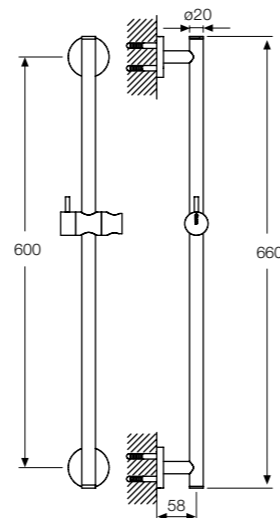

C43132
Soap tray, chrome

C28300
Double fastened metal hose 1/2"x1/2",
1500mm length

C28305
- ditto - 1800mm length

C28308
- ditto - 2000mm length

C28302
High gloss stainless steel hose
1/2"x1/2", 1500mm length

C28310
Glossy silver hose 1/2" x 1/2",
1500mm length

C28121 Handshower
Massage / Wide / Combination

C28100 Handshower
1 Function handshower, brass

C28511 Headshower
Ø200mm brass rain headshower

C28400 Shower bar
660mm length

C28402 Shower bar
610mm length

C28413 Shower bar
900mm length

C28300 Metal hose
Double fastened brass
shower hose 1/2" by 1/2",
1.5m length

C28310 Silver hose
Glossy silver hose 1/2" by 1/2",
1.5m length

C28302 Metal hose
High gloss stainless steel
shower hose 1/2" by 1/2",
1.5m length

C28208 Shower holder
Fixed shower holder

C28122 Handshower
Massage / Wide / Champagne / +2 Combinations

C28104 Handshower
1 Function handshower