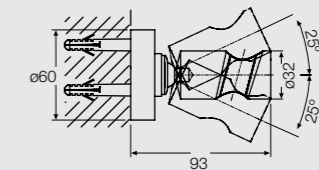

C28515 Headshower
Ø200mm rain headshower

C28416 Shower bar
700mm length

C28600 Ceiling mounted shower arm
Optional length 120/240/360mm

C28603 Ceiling mounted shower arm
Optional length 120/240/360mm

C28200 Shower holder
Adjustable brass holder