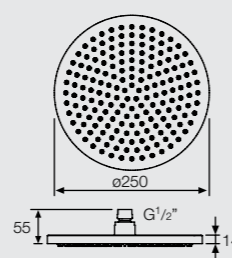

C28402 Shower bar
610mm length

C28413 Shower bar
900mm length

C28300 Metal hose
Double fastened brass
shower hose 1/2" by 1/2",
1.5m length

C28310 Silver hose
Glossy silver hose 1/2" by 1/2",
1.5m length

C28302 Metal hose
High gloss stainless steel
shower hose 1/2" by 1/2",
1.5m length

C28208 Shower holder
Fixed shower holder

C28122 Handshower
Massage / Wide / Champagne / +2 Combinations

C28104 Handshower
1 Function handshower

C28515 Headshower
Ø200mm rain headshower

C28416 Shower bar
700mm length

C28600 Ceiling mounted shower arm
Optional length 120/240/360mm

C28603 Ceiling mounted shower arm
Optional length 120/240/360mm

C28200 Shower holder
Adjustable brass holder

C28211 Wall union with
shower holder
Wall union/shower elbow with
handshower holder

C28123 Handshower
Massage / Wide / Misty / +2 Combinations

C28105 Handshower
1 Function handshower

C28517 Headshower
Ø250mm brass rain headshower