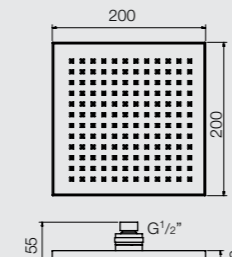

C28611 Ceiling mounted shower arm
200mm length

C28625 Wall Mounted Shower Arm
400mm Projection

C28201 (male inlet)
C28202 (female inlet)
Wall union / shower elbow

C28216 Shower holder
Adjustable holder

C28125 Handshower
1 Function handshower

C28106 Handshower
1 Function handshower

C28521 Headshower
200mm square rain headshower

C28513 Headshower
Ø75 adjustable headshower
Massage /
Wide / Combination

C28626 Wall mounted shower arm
395mm projection