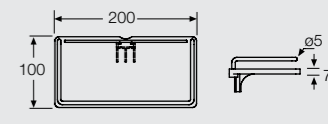

C28611 Ceiling mounted shower arm
200mm length

C28625 Wall Mounted Shower Arm
400mm Projection

C28201 (male inlet)
C28202 (female inlet)
Wall union / shower elbow

C28216 Shower holder
Adjustable holder

C28125 Handshower
1 Function handshower

C28106 Handshower
1 Function handshower

C28521 Headshower
200mm square rain headshower

C28513 Headshower
Ø75 adjustable headshower
Massage /
Wide / Combination

C28626 Wall mounted shower arm
395mm projection

C28203 Wall union / shower elbow
1/2" male threading

C43131 Soap Tray,
Chrome Railing

C28126 Handshower
1 Function handshower

C28107 Handshower
1 Function handshower

C28523 Headshower
200mm brass square rain headshower