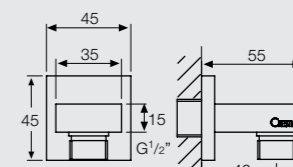

C28106 Handshower
1 Function handshower

C28521 Headshower
200mm square rain headshower

C28513 Headshower
Ø75 adjustable headshower
Massage /
Wide / Combination

C28626 Wall mounted shower arm
395mm projection

C28203 Wall union / shower elbow
1/2" male threading

C43131 Soap Tray,
Chrome Railing

C28126 Handshower
1 Function handshower

C28107 Handshower
1 Function handshower

C28523 Headshower
200mm brass square rain headshower

C28631 Wall mounted shower arm
344mm projection

C28204 Wall union / shower elbow
1/2" male threading

C43132 Soap Tray,
Chrome

C28127 Handshower
Massage / Wide / Champagne / +2 Combinations

C28109 Handshower
1 Function handshower