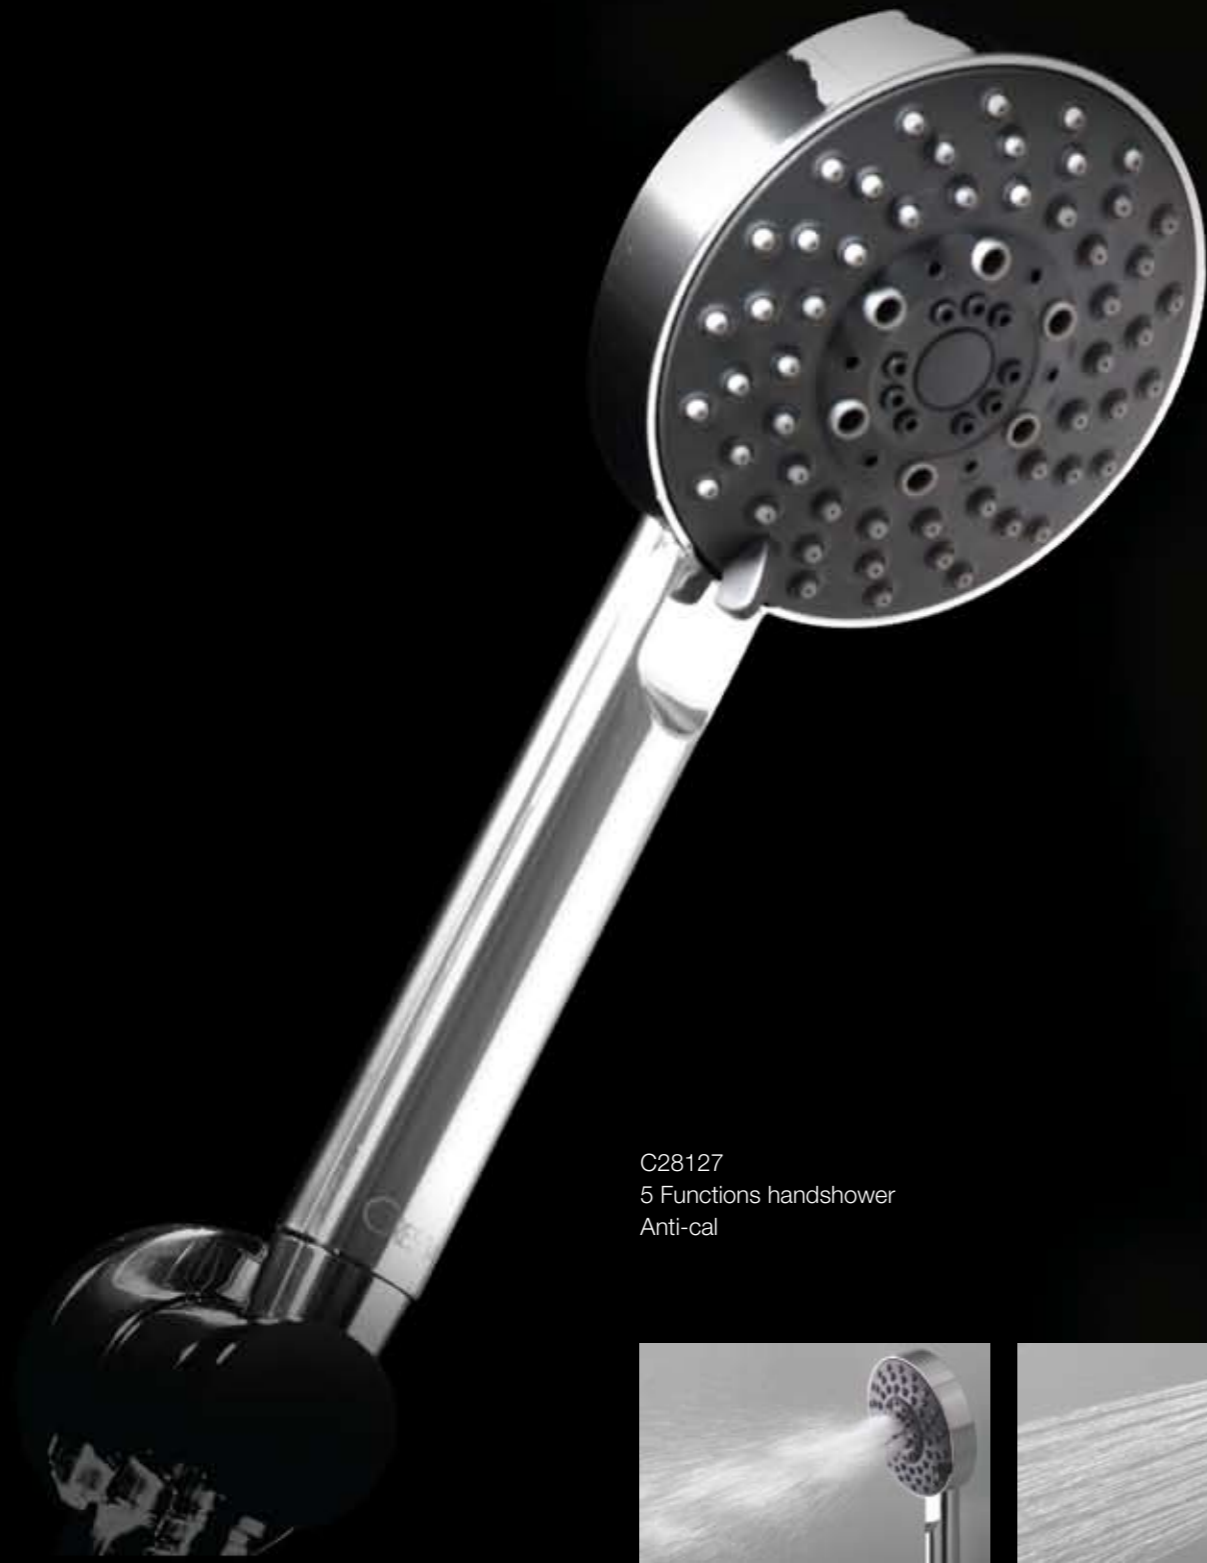

CRESTIALTM

Wasser Musik

SERIES **VITA**

The VITA shower program by CRESTIAL

echoes the design philosophy of CRESTIAL's renowned faucets series.

Perfectly complementing their appeal, performance and durability.

VITA showers will literally shower you with fun and enjoyment by virtue of their multitude of invigorating spray modes and user-friendly adjustments.

Models with pulsating massage spray, with rain spray, aerated spray and handshowers that pack all these spray modes into one. Sheer showering pleasure. Other models have yet more features such as a "misty spray" function. And all in countries where water is at a premium - can enjoy the "misty spray" in good conscience and at great length: in this spray mode VITA models are even more environmentally friendly owing to their thrifty water consumption. Still more on the topic of water conservation, most VITA showers can comply with Australia and Singapore Water Efficiency Labelling Standards (WELS). And a choice of Constant Flow Regulators (CFR) are available in 4, 6 and 9 liters/min. They can, of course, also be ordered separately.

Clearly, VITA is a series for the new millennium as all shower components are loaded with distinctions. Spray discs come with easy to care anti-cal features. Shower bars are available in lengths of 600mm to 900mm - equipped with mechanical or automatic lock sliding mechanisms that offer infinite adjustability in all directions. Even the ceiling mounted shower arm is designed to cleverly cope with different ceiling heights or individual preferences in positioning the shower.

CRESTIAL Wasser Musik even brings harmony to showering.

C28127
5 Functions handshower
Anti-cal

Massage spray

Wide spray

Massage + Wide spray

Wide + Champagne spray

Champagne spray

C28121
3 Functions handshower
Anti-cal