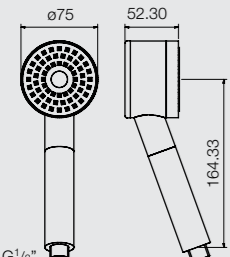

C28402 Shower bar
610mm length

C28413 Shower bar
900mm length

C28300 Metal hose
Double fastened brass
shower hose 1/2" by 1/2",
1.5m length

C28310 Silver hose
Glossy silver hose 1/2" by 1/2",
1.5m length

C28211 Wall union with
shower holder
Wall union/shower elbow with
handshower holder

C28123 Handshower
Massage / Wide / Misty / +2 Combinations

C28105 Handshower
1 Function handshower

C28517 Headshower
Ø250mm brass rain headshower

C28611 Ceiling mounted shower arm
200mm length

C28625 Wall Mounted Shower Arm
400mm Projection

C28201 (male inlet)
C28202 (female inlet)
Wall union / shower elbow

C28216 Shower holder
Adjustable holder

C28125 Handshower
1 Function handshower

C28106 Handshower
1 Function handshower

C28521 Headshower
200mm square rain headshower

C28513 Headshower
Ø75 adjustable headshower
Massage /
Wide / Combination

C28626 Wall mounted shower arm
395mm projection