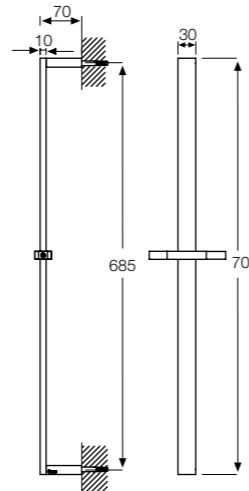

C28310
Glossy silver hose 1/2" x 1/2",
1500mm length

C28121 Handshower
Massage / Wide / Combination

C28100 Handshower
1 Function handshower, brass

C28511 Headshower
Ø200mm brass rain headshower

C28400 Shower bar
660mm length

C28402 Shower bar
610mm length

C28413 Shower bar
900mm length

C28300 Metal hose
Double fastened brass
shower hose 1/2" by 1/2",
1.5m length

C28310 Silver hose
Glossy silver hose 1/2" by 1/2",
1.5m length

C28302 Metal hose
High gloss stainless steel
shower hose 1/2" by 1/2",
1.5m length

C28208 Shower holder
Fixed shower holder

C28122 Handshower
Massage / Wide / Champagne / +2 Combinations

C28104 Handshower
1 Function handshower

C28515 Headshower
Ø200mm rain headshower

C28416 Shower bar
700mm length

C28600 Ceiling mounted shower arm
Optional length 120/240/360mm

C28603 Ceiling mounted shower arm
Optional length 120/240/360mm

C28200 Shower holder
Adjustable brass holder