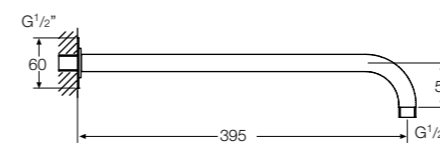

C28626 Wall mounted shower arm
395mm projection