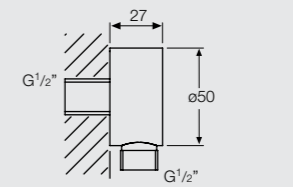

C28201 (male inlet)
C28202 (female inlet)
Wall union / shower elbow