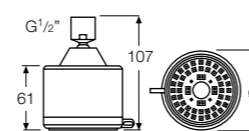

C28513 Headshower
Ø75 adjustable headshower
Massage /
Wide / Combination