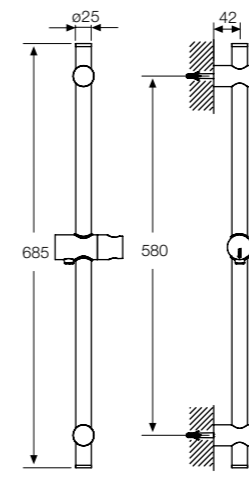

C43132
Soap tray, chrome

C28300
Double fastened metal hose 1/2"x1/2",
1500mm length

C28305
- ditto - 1800mm length

C28308
- ditto - 2000mm length

C28302
High gloss stainless steel hose
1/2"x1/2", 1500mm length

C28310
Glossy silver hose 1/2" x 1/2",
1500mm length

C28121 Handshower
Massage / Wide / Combination

C28100 Handshower
1 Function handshower, brass

C28511 Headshower
Ø200mm brass rain headshower

C28400 Shower bar
660mm length

C28402 Shower bar
610mm length

C28413 Shower bar
900mm length

C28300 Metal hose
Double fastened brass
shower hose 1/2" by 1/2",
1.5m length

C28310 Silver hose
Glossy silver hose 1/2" by 1/2",
1.5m length

C28302 Metal hose
High gloss stainless steel
shower hose 1/2" by 1/2",
1.5m length

C28208 Shower holder
Fixed shower holder

C28122 Handshower
Massage / Wide / Champagne / +2 Combinations

C28104 Handshower
1 Function handshower