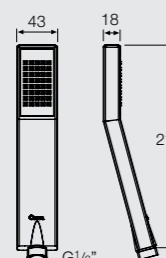

C28402 Shower bar
610mm length

C28413 Shower bar
900mm length

C28300 Metal hose
Double fastened brass
shower hose 1/2" by 1/2",
1.5m length

C28310 Silver hose
Glossy silver hose 1/2" by 1/2",
1.5m length

C28302 Metal hose
High gloss stainless steel
shower hose 1/2" by 1/2",
1.5m length

C28208 Shower holder
Fixed shower holder

C28122 Handshower
Massage / Wide / Champagne / +2 Combinations

C28104 Handshower
1 Function handshower

C28515 Headshower
Ø200mm rain headshower

C28416 Shower bar
700mm length

C28600 Ceiling mounted shower arm
Optional length 120/240/360mm

C28603 Ceiling mounted shower arm
Optional length 120/240/360mm

C28200 Shower holder
Adjustable brass holder

C28211 Wall union with
shower holder
Wall union/shower elbow with
handshower holder

C28123 Handshower
Massage / Wide / Misty / +2 Combinations

C28105 Handshower
1 Function handshower

C28517 Headshower
Ø250mm brass rain headshower