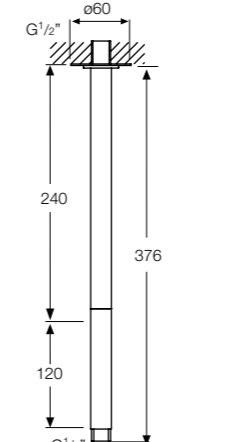

C28310
Glossy silver hose 1/2" x 1/2",
1500mm length

C28121 Handshower
Massage / Wide / Combination

C28100 Handshower
1 Function handshower, brass

C28511 Headshower
Ø200mm brass rain headshower

C28400 Shower bar
660mm length

C28402 Shower bar
610mm length

C28413 Shower bar
900mm length

C28300 Metal hose
Double fastened brass
shower hose 1/2" by 1/2",
1.5m length

C28310 Silver hose
Glossy silver hose 1/2" by 1/2",
1.5m length

C28302 Metal hose
High gloss stainless steel
shower hose 1/2" by 1/2",
1.5m length

C28208 Shower holder
Fixed shower holder

C28122 Handshower
Massage / Wide / Champagne / +2 Combinations

C28104 Handshower
1 Function handshower

C28515 Headshower
Ø200mm rain headshower

C28416 Shower bar
700mm length

C28600 Ceiling mounted shower arm
Optional length 120/240/360mm

C28603 Ceiling mounted shower arm
Optional length 120/240/360mm

C28200 Shower holder
Adjustable brass holder