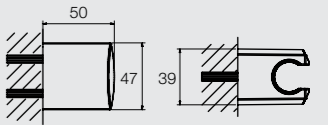

C28208 Shower holder
Fixed shower holder