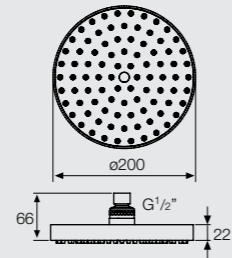

C28310
Glossy silver hose 1/2" x 1/2",
1500mm length

C28121 Handshower
Massage / Wide / Combination

C28100 Handshower
1 Function handshower, brass

C28511 Headshower
Ø200mm brass rain headshower

C28400 Shower bar
660mm length

C28402 Shower bar
610mm length

C28413 Shower bar
900mm length

C28300 Metal hose
Double fastened brass
shower hose 1/2" by 1/2",
1.5m length

C28310 Silver hose
Glossy silver hose 1/2" by 1/2",
1.5m length

C28302 Metal hose
High gloss stainless steel
shower hose 1/2" by 1/2",
1.5m length

C28208 Shower holder
Fixed shower holder

C28122 Handshower
Massage / Wide / Champagne / +2 Combinations

C28104 Handshower
1 Function handshower

C28515 Headshower
Ø200mm rain headshower

C28416 Shower bar
700mm length

C28600 Ceiling mounted shower arm
Optional length 120/240/360mm

C28603 Ceiling mounted shower arm
Optional length 120/240/360mm

C28200 Shower holder
Adjustable brass holder