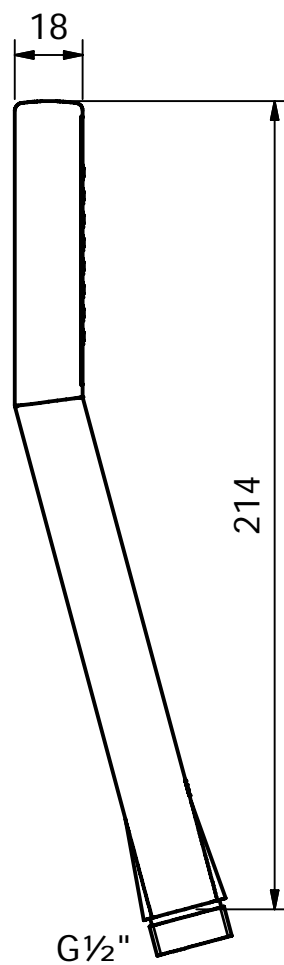

CRESTIAL™
Wasser Musik

Series Vita

Single spray ABS handshower 1/2" with anti-cal rubber tits

C28105