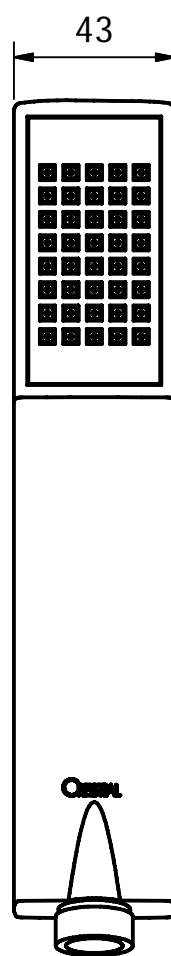

CRESTIAL™
Wasser Musik

Series Vita

Single spray ABS handshower 1/2" with anti-cal rubber tits

C28105