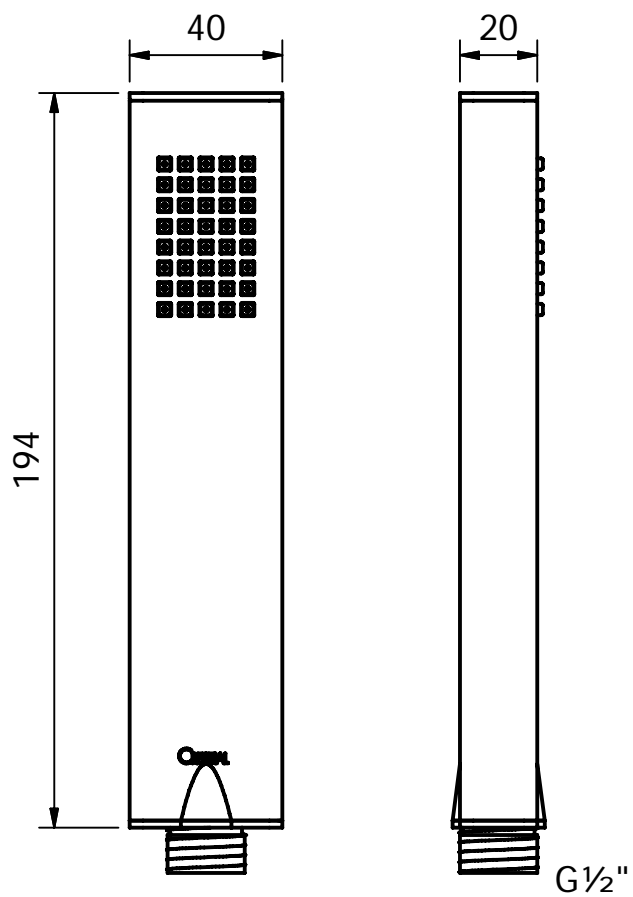

CRESTIAL™

Wasser Musik

Series Vita

Single spray handshower 1/2" (outer brass body, ABS inner body) with anti-cal rubber tits

C28106