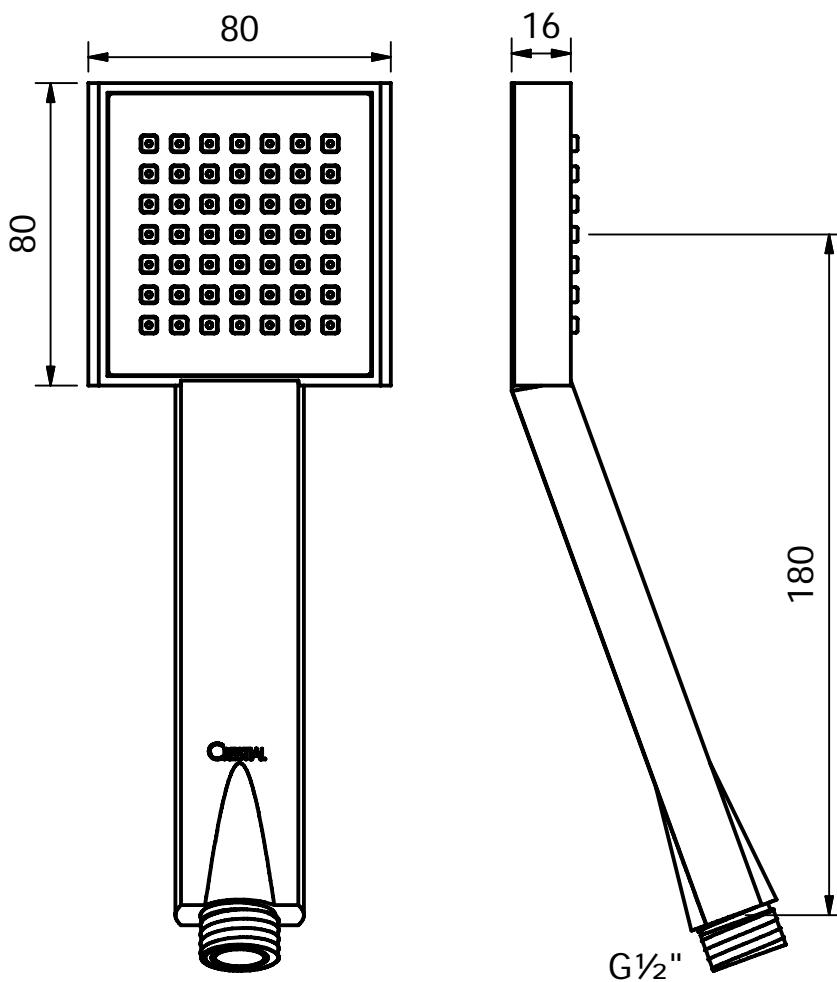

## Series Vita

Single spray ABS handshower 1/2" with anti-cal rubber tits

C28107