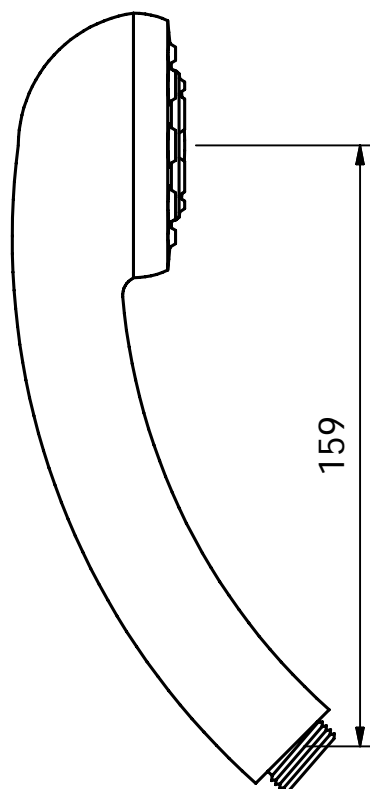

CRESTIAL™
Wasser Musik

Series Vita

Single spray ABS handshower ½" with anti-cal rubber tits

C28109