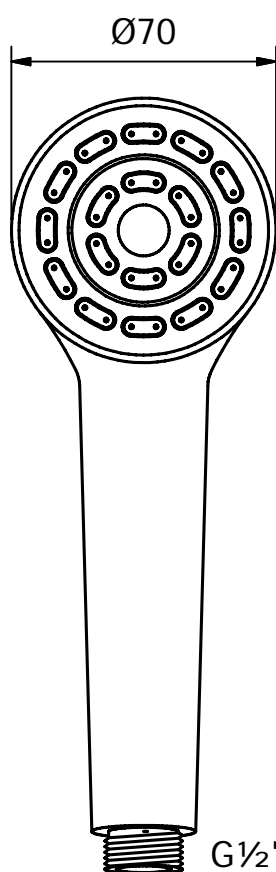

CRESTIAL™
Wasser Musik

Series Vita

Single spray ABS handshower ½" with anti-cal rubber tits

C28109