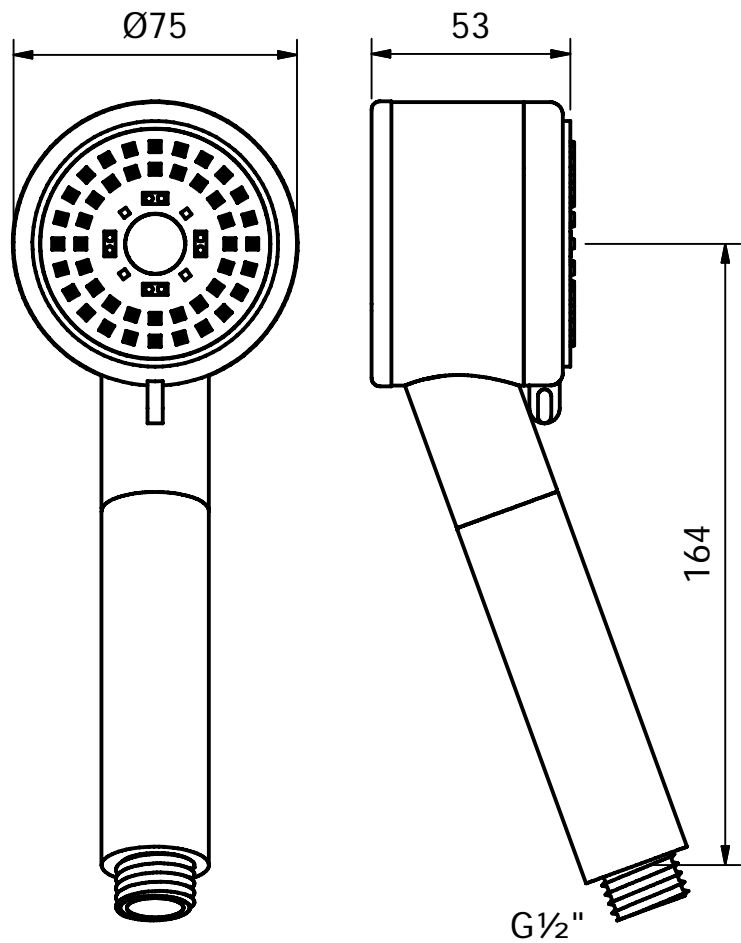

CRESTIAL™
Wasser Musik

Series Vita

3 spray ABS handshower $\frac{1}{2}''$ with anti-cal rubber tits
Massage / Massage + Wide / Wide spray

C28121