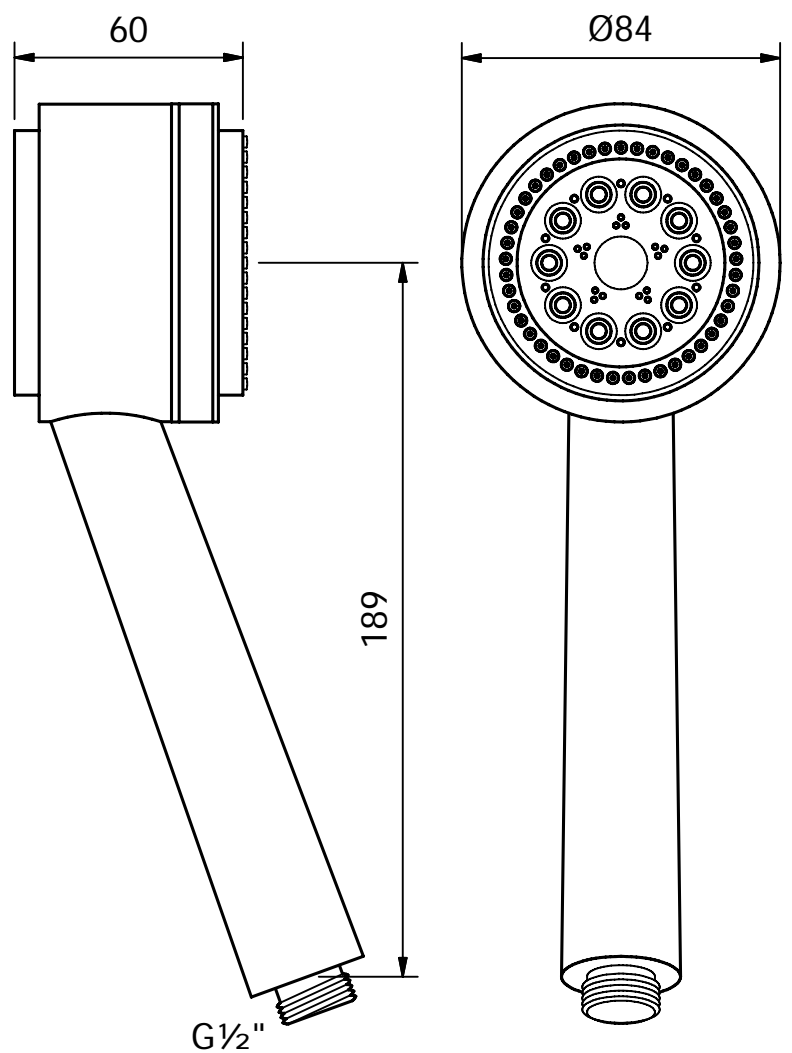

CRESTIAL™
Wasser Musik

Series Vita

5 spray handshower 1/2" with anti-cal rubber tits
Massage / Massage + Wide / Wide / Wide + Champagne / Champagne spray

C28122