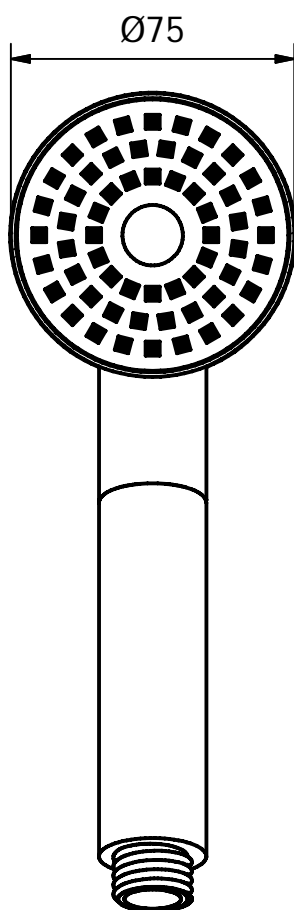

CRESTIAL™
Wasser Musik

Series Vita

Single spray handshower $\frac{1}{2}$ " with anti-cal rubber tits

C28125