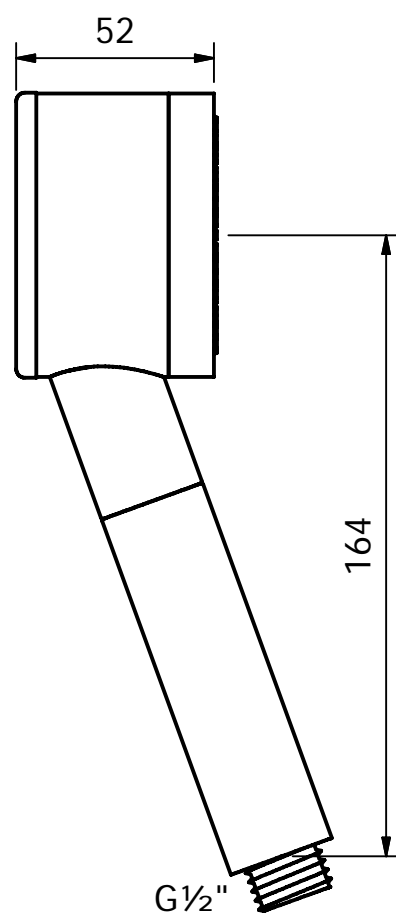

CRESTIAL™
Wasser Musik

Series Vita

Single spray handshower $\frac{1}{2}$ " with anti-cal rubber tits

C28125