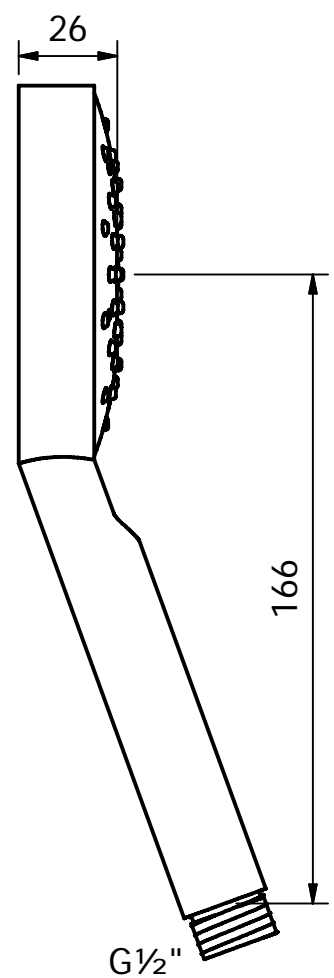

## Series Vita

Single spray ABS handshower  $\frac{1}{2}''$  with anti-cal rubber tits

C28126