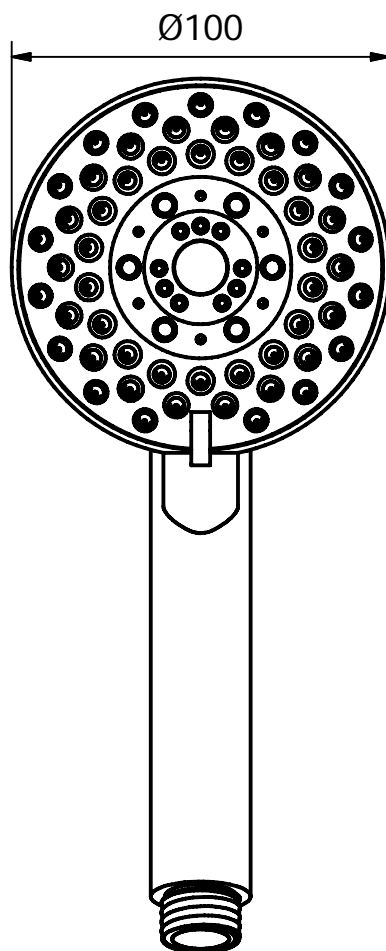

CRESTIAL™
Wasser Musik

Series Vita

5 spray handshower $\frac{1}{2}''$ with anti-cal rubber tits
Massage / Massage + Wide / Wide / Wide + Champagne / Champagne spray

C28127