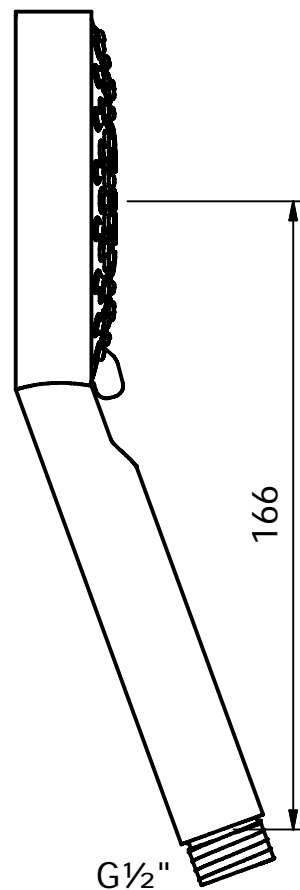

CRESTIAL™
Wasser Musik

Series Vita

5 spray handshower $\frac{1}{2}''$ with anti-cal rubber tits
Massage / Massage + Wide / Wide / Wide + Champagne / Champagne spray

C28127