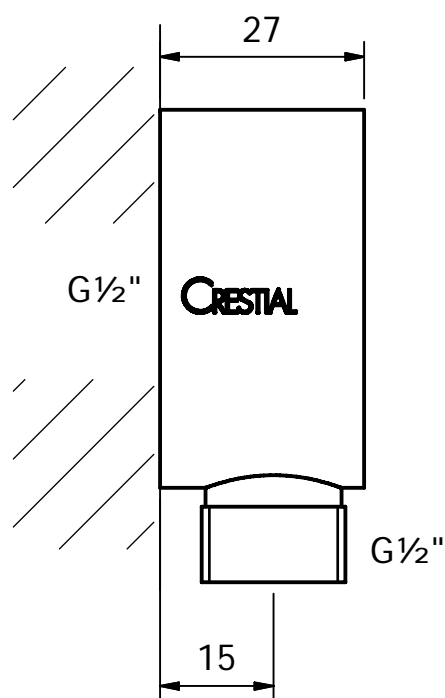

Series Vita

Wall union / shower elbow outlet ½"

Series Vita

Wall union / shower elbow outlet $\frac{1}{2}"$