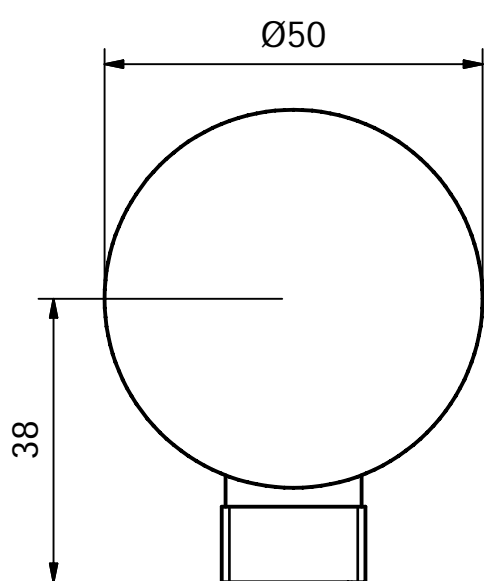

Series Vita

Wall union / shower elbow outlet ½"

Series Vita

Wall union / shower elbow outlet $\frac{1}{2}"$