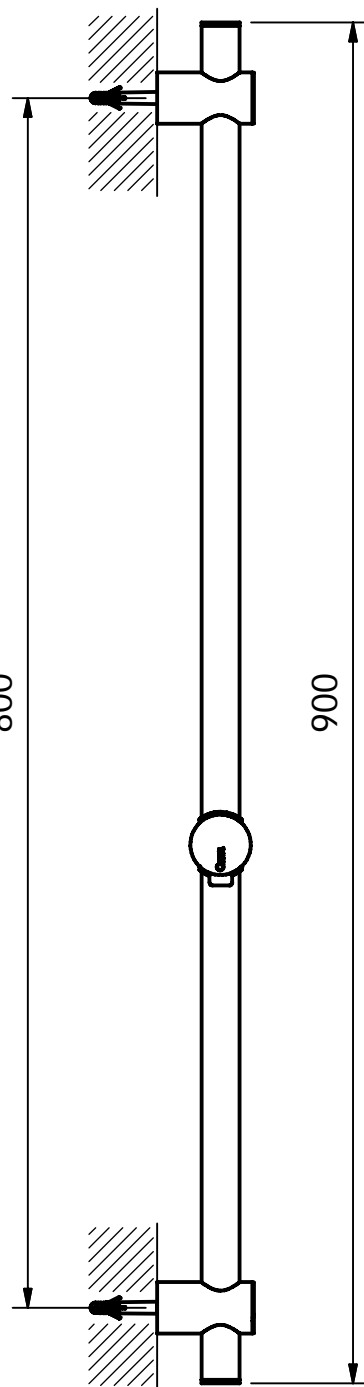

C28411

C28413

## Series Vita

C28411 - 685mm shower bar

C28413 - 900mm shower bar

Shower bar with ABS slider

C28411

C28413