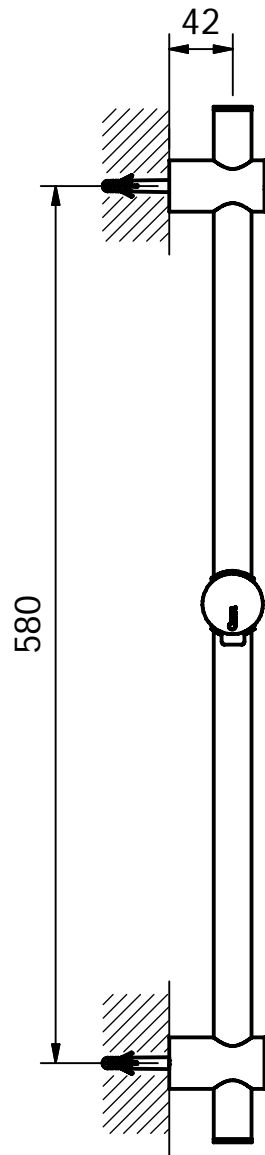

C28411

C28413

## Series Vita

C28411 - 685mm shower bar

C28413 - 900mm shower bar

Shower bar with ABS slider

C28411

C28413