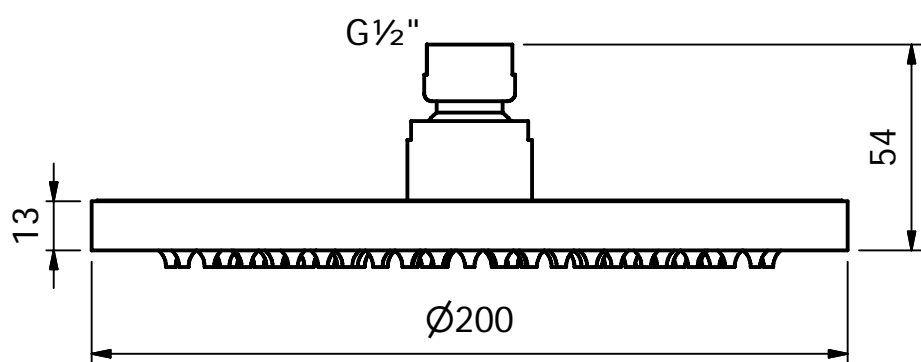

CRESTIAL™  
Wasser Musik

Series Vita

Ø200 brass rain headshower

C28511