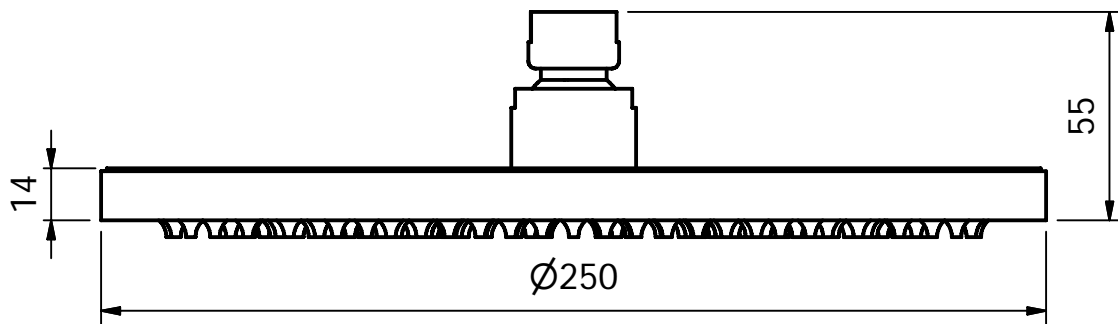

## Series Vita

Ø250 brass rain headshower, anti-cal rubber tits

C28517