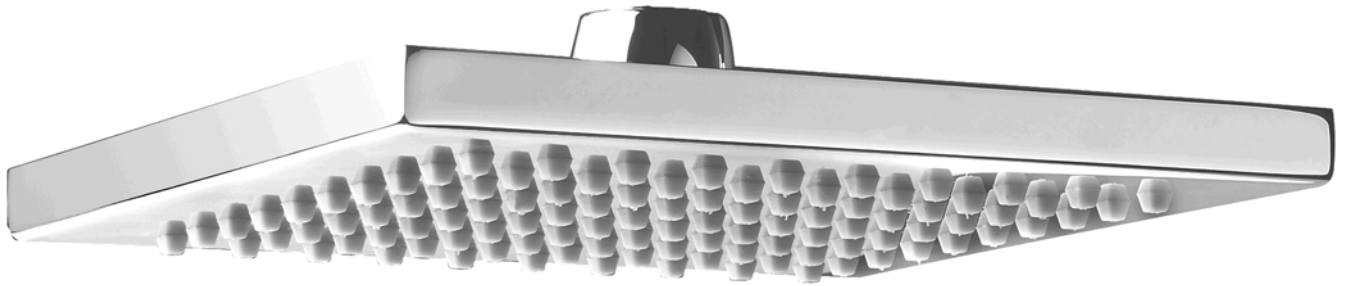

CRESTIAL™
Wasser Musik

Series Vita

200mm square brass rain headshower, anti-cal rubber tits

C28523