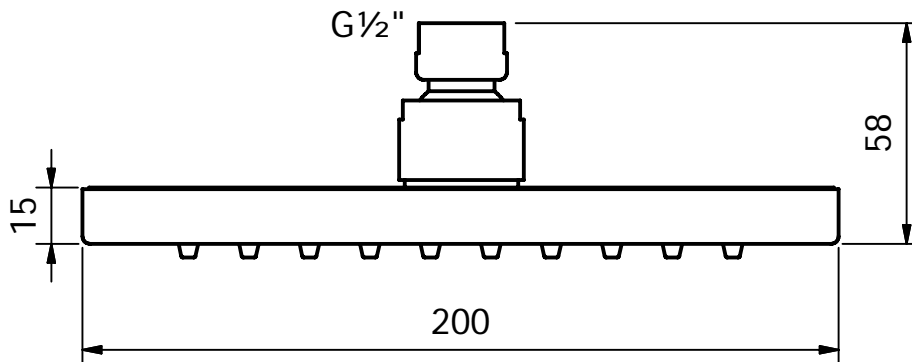

CRESTIAL™
Wasser Musik

Series Vita

200mm square brass rain headshower, anti-cal rubber tits

C28523