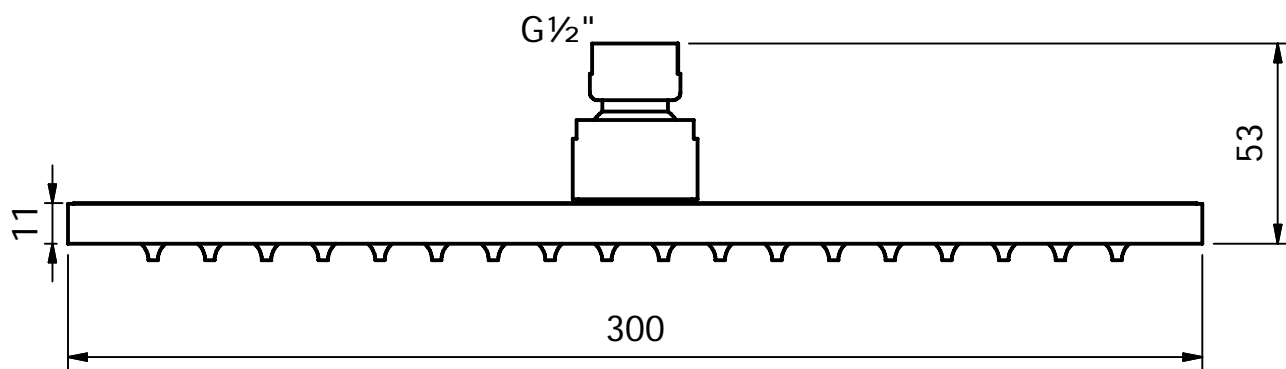

## Series Vita

300mm brass square rain headshower, anti-cal rubber tits

C28527