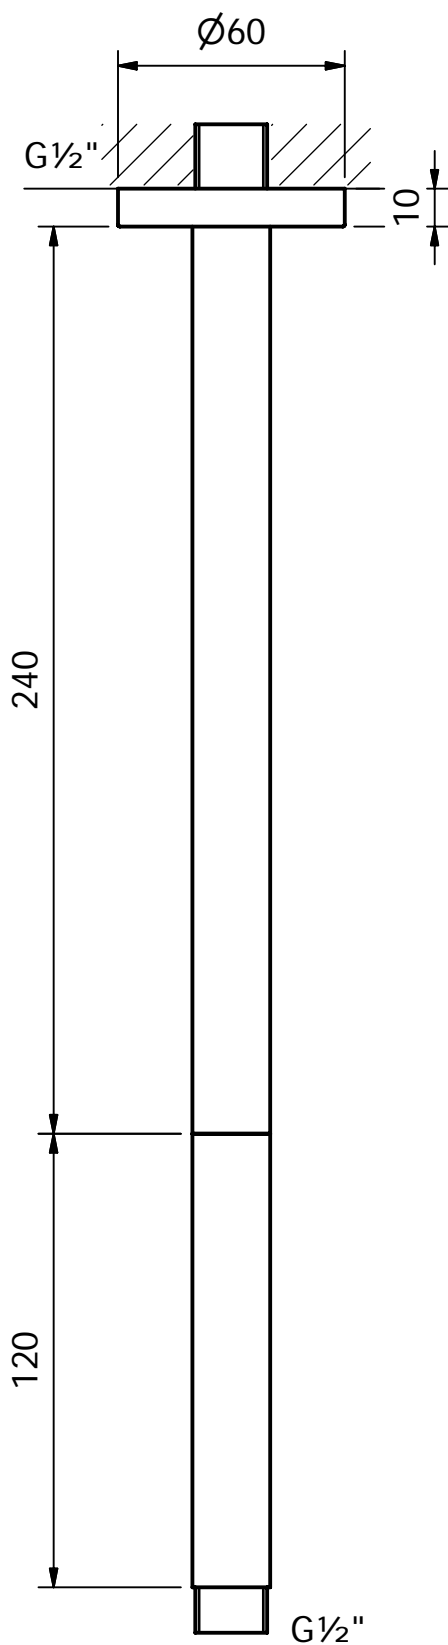

## Series Vita

Ceiling mounted shower arm  $\frac{1}{2}''$ , optional length of 120/240/360mm

C28600