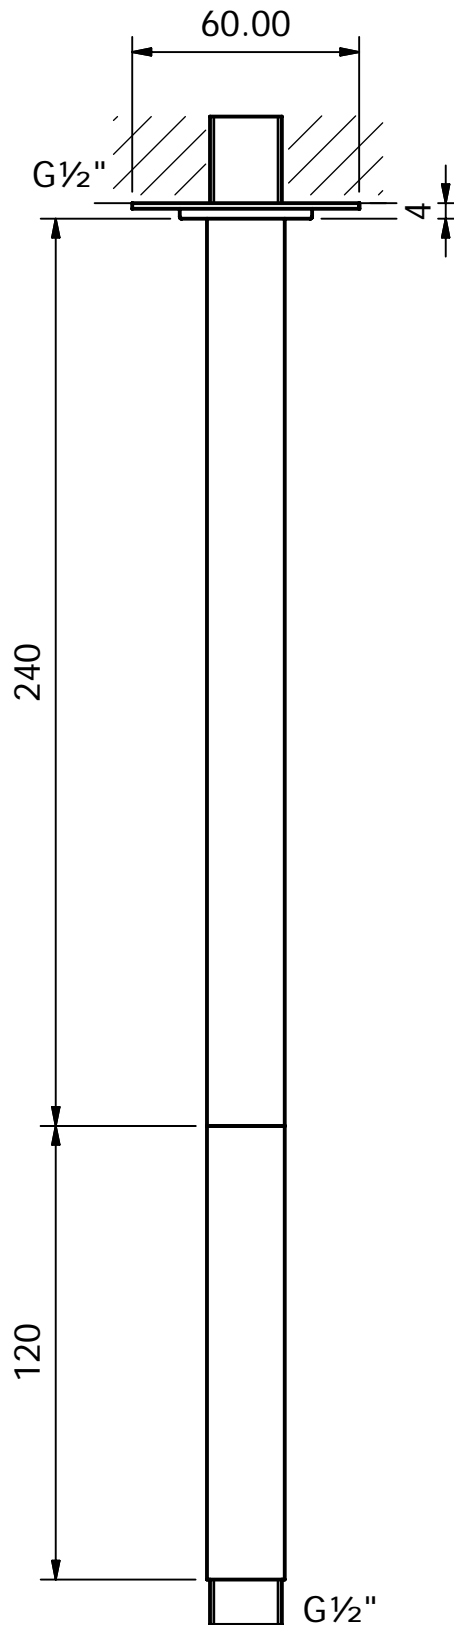

CRESTIAL™
Wasser Musik

Series Vita

Ceiling mounted shower arm, brass 1/2", optional length 120/240/360mm

C28603