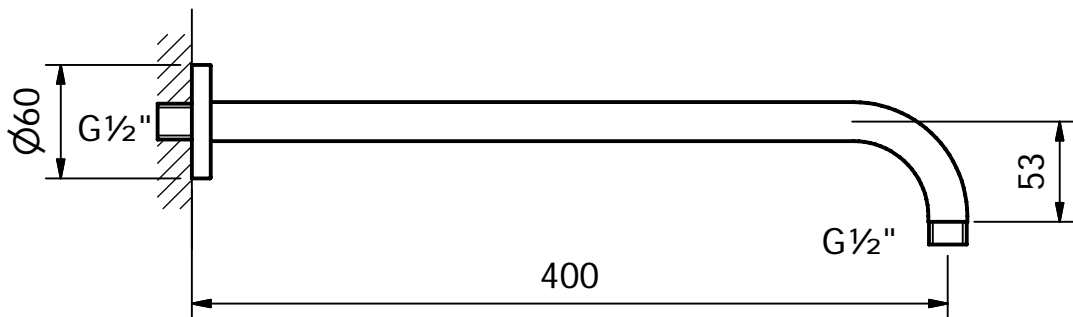

CRESTIAL™
Wasser Musik

Series Vita

400mm projection brass shower arm $G\frac{1}{2}$ "

C28625