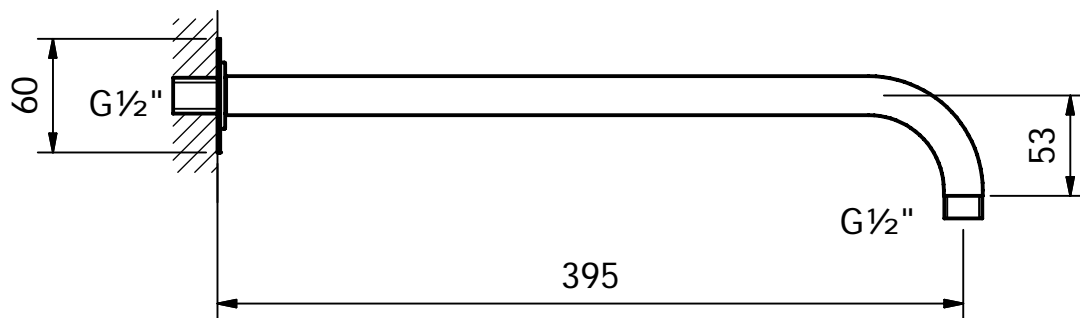

CRESTIAL™
Wasser Musik

Series Vita

395mm projection brass shower arm G $\frac{1}{2}$ "

C28626