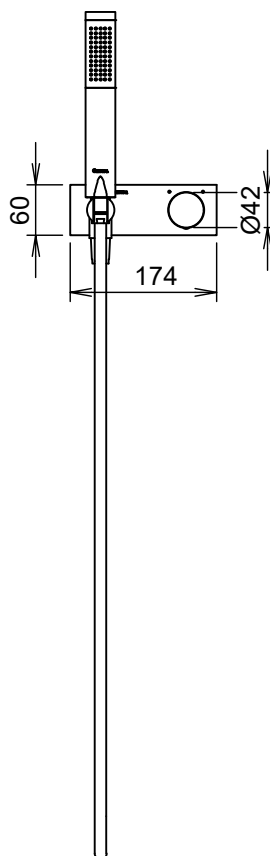

LINE Collection
C36905C
Concealed shower set

CRESTIAL
Wasser Musik

FEATURES

- single lever concealed shower set
- brass body
- Ø35mm ceramic cartridge for flow and temperature control
- brass handle
- brass cover plate
- C28117 single spray brass handshower, with anti-cal EasyClean system
- C28312 1500mm silver colour shower hose
- CRESTIAL mixers are designed to operate on a balanced hot / cold water pressure
- Sundance chrome finish

CONCEALED
PIPING