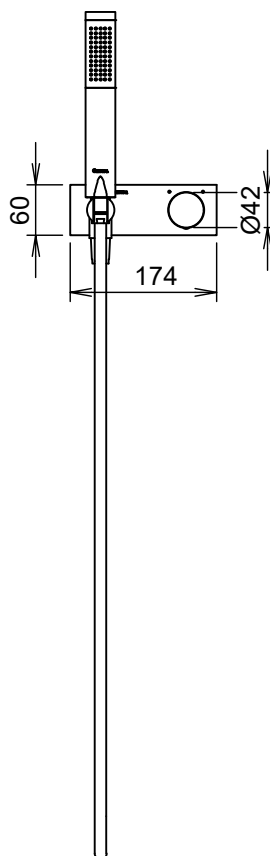

**LINE Collection**  
**C36905CK**  
**Concealed shower set**

**CRESTIAL**  
Wasser Musik

**FEATURES**

- single lever concealed shower set
- brass body
- Ø35mm ceramic cartridge for flow and temperature control
- brass handle
- brass cover plate
- C28117 single spray brass handshower, with anti-cal EasyClean system
- C28312 1500mm silver colour shower hose
- CRESTIAL mixers are designed to operate on a balanced hot / cold water pressure
- Sundance chrome finish with black handle accent

CONCEALED  
PIPING