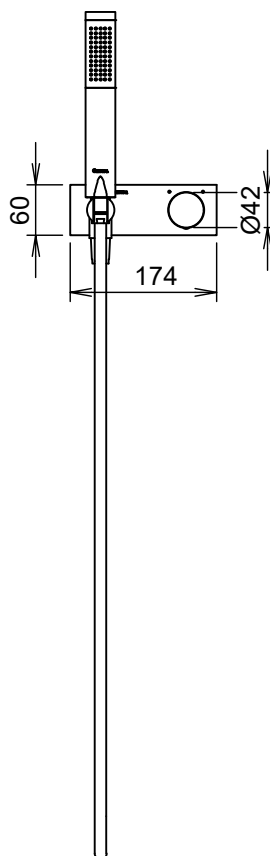

LINE Collection
C36905CR
Concealed shower set

CRESTIAL
Wasser Musik

FEATURES

- single lever concealed shower set
- brass body
- Ø35mm ceramic cartridge for flow and temperature control
- brass handle
- brass cover plate
- C28117 single spray brass handshower, with anti-cal EasyClean system
- C28312 1500mm silver colour shower hose
- CRESTIAL mixers are designed to operate on a balanced hot / cold water pressure
- Sundance chrome finish with PVD rose gold handle accent

CONCEALED
PIPING