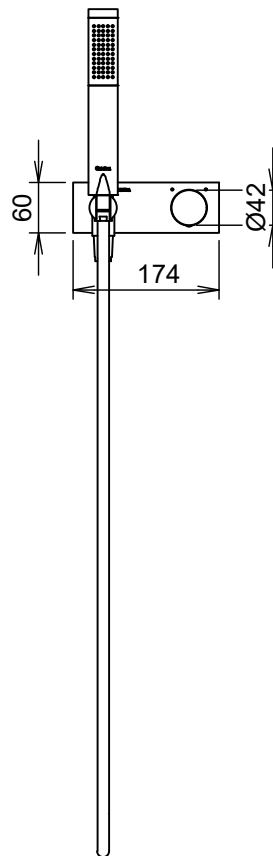

LINE Collection
C36905K
Concealed shower set

CRESTIAL
Wasser Musik

FEATURES

- single lever concealed shower set
- brass body
- Ø35mm ceramic cartridge for flow and temperature control
- brass handle
- brass cover plate
- C28117K single spray brass handshower, with anti-cal EasyClean system
- C28312K 1500mm shower hose
- CRESTIAL mixers are designed to operate on a balanced hot / cold water pressure
- black finish

CONCEALED
PIPING