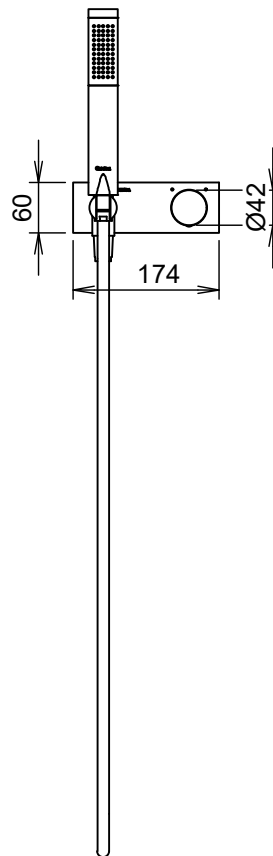

LINE Collection
C36905KR
Concealed shower set

CRESTIAL
Wasser Musik

FEATURES

- single lever concealed shower set
- brass body
- Ø35mm ceramic cartridge for flow and temperature control
- brass handle
- brass cover plate
- C28117K single spray brass handshower, with anti-cal EasyClean system
- C28312K 1500mm shower hose
- CRESTIAL mixers are designed to operate on a balanced hot / cold water pressure
- black finish with PVD rose gold handle accent

CONCEALED
PIPING